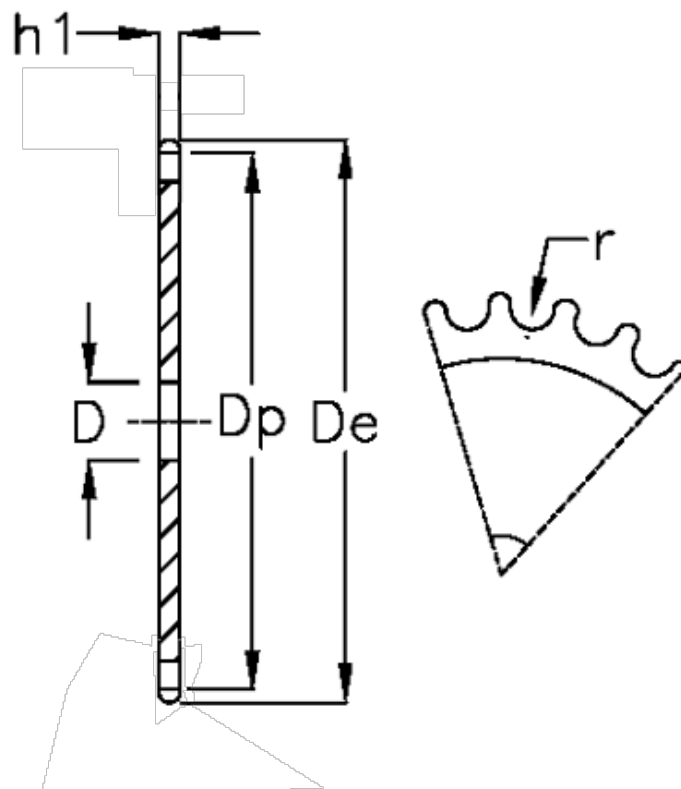

Article number: 616021009095

Description: Plate wheel 20 B-1 Z=95 simplex

Measures

C	= 4
D	= 30
De	= 975.2
Dp	= 960.28
For chain size	= 1 1/4 x 3/4
For chain type	= 20 B-1
h1	= 18.5
Number of teeth	= 95

r = 19.05